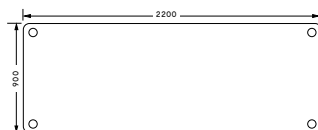

1409 Semicircle

1407 Hub group table

1410 Flower group table

1408 Work table

1434 Meeting table 2200x900x750mm
1441 Meeting table 2000x800x750mm
1442 Meeting table 2000x1000x750mm

1421 Standing desk 1400x700
1418 Standing desk 1400x800
1431 Standing desk 1600x800

1443 Bench 950x350
1440 Bench 1200x350
1454 Bench 1200x450
1430 Bench 1600x450
1453 Bench 1900x350

Special tabletop design

On request, we also offer all table tops with cable channel and cable outlet. Table tops in special dimensions on request.