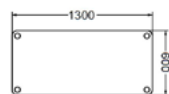

1411 Teacher's podium