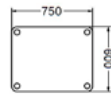

DXF, DWG data

Data in a variety of formats for architects and planners available upon request.

Dimensions

1401 Single workspace