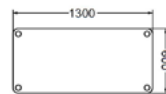

1402 Standard double workspace