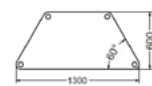

1405 Trapezoid