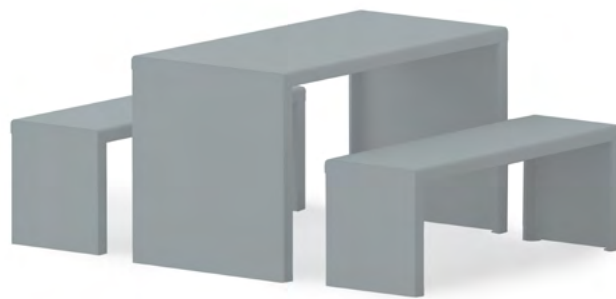

STEEL furniture

Recommended use	School, university, educational facilities																		
Material	Made of 2.5 mm sheet steel. Surface: powder-coated with a fine structure powder.																		
Joint/ Connection	The products must be firmly connected to the floor/wall. There must be professional installation must be carried out in accordance with the wall or floor conditions. Not suitable for underfloor heating.																		
Colours	 <p>Fine structure powder coating</p>																		
Table height	Cheek tables: 71 cm Bar table: 105 cm																		
Weight	<table border="0"> <tr> <td>Table</td> <td>15.9 kg</td> </tr> <tr> <td>Table wall-mounte</td> <td>23.1 kg</td> </tr> <tr> <td>Table with screen wall-mounted</td> <td>10.7 kg</td> </tr> <tr> <td>Standing table wall-mounted</td> <td>8.5 kg</td> </tr> <tr> <td>Standing table with screen wall-mounted</td> <td>20.5 kg</td> </tr> <tr> <td>Standing-seat bracket wall-mounted</td> <td>19.0 kg</td> </tr> <tr> <td>Bench wall-mounted</td> <td>25.3 kg</td> </tr> <tr> <td>Bench</td> <td>25.3 kg</td> </tr> <tr> <td>Bench with backrest</td> <td>44.5 kg</td> </tr> </table>	Table	15.9 kg	Table wall-mounte	23.1 kg	Table with screen wall-mounted	10.7 kg	Standing table wall-mounted	8.5 kg	Standing table with screen wall-mounted	20.5 kg	Standing-seat bracket wall-mounted	19.0 kg	Bench wall-mounted	25.3 kg	Bench	25.3 kg	Bench with backrest	44.5 kg
Table	15.9 kg																		
Table wall-mounte	23.1 kg																		
Table with screen wall-mounted	10.7 kg																		
Standing table wall-mounted	8.5 kg																		
Standing table with screen wall-mounted	20.5 kg																		
Standing-seat bracket wall-mounted	19.0 kg																		
Bench wall-mounted	25.3 kg																		
Bench	25.3 kg																		
Bench with backrest	44.5 kg																		
Stackability	Not stackable.																		