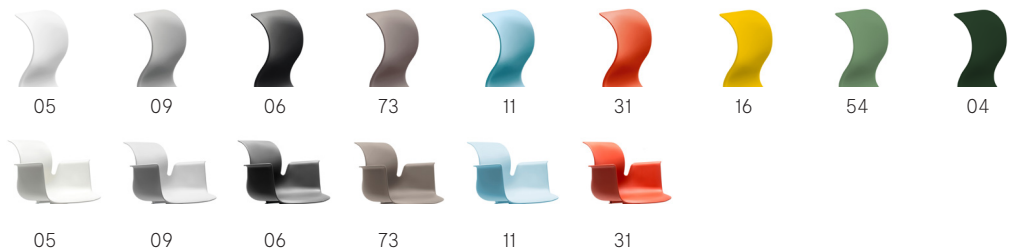

PRO CHAIR/PRO ARMCHAIR

four-legged frame

Recommended use

School, university, educational institutions, seminars

Frame

Four-legged frame made of bent round steel tubing (2 mm) with welded cross bracing made of round steel tubing (Ø 14 mm) under the seat shell.

Seat shells

100% polypropylene. With a non-slip, matt texture on the seat and a durable structure on the back of the seat shell. 100% recyclable.

Frame colors

farbig pulverbeschichtet

Gleiter/Rollen

A Universalgleiter als Halbrundkappe
B Kugelgelenkfuß mit Filzgleiter
C Kugelgelenkfuß mit Hypergleiter

Cleaning & Care

Plastic surfaces

Powder-coated surfaces

Note on colours

Seat shell/frame colour kiwi green with minimum order quantities on request

Dimensions may vary due to material and production tolerances.
Subject to technical changes, errors and colour variations.