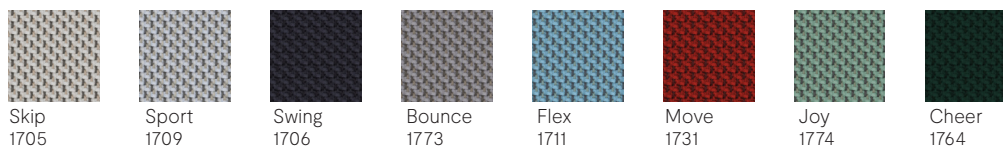

100% post-consumer recycled, flame-retardant polyester, approx. 380 g/m², 100,000 abrasion cycles, lightfastness 4-6, rub fastness 4, 10-year guarantee, EU Ecolabel certificate

PRO colours