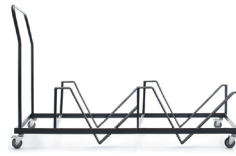

PRO CHAIR Skid frame

Recommended use	School, university, educational institutions, seminars			
Frame	Stackable sliding base frame, curved round steel tube (Ø 14 mm), optional row connectors			
Seat shells	 <p>100% polypropylene. With a non-slip, matt texture on the seat and a durable structure on the back of the seat shell. 100% recyclable.</p>			
Frame color	 <p>colour powder coated</p>			
Slider	 <p>A B</p>		<p>A Universalslider B Hyperslider</p>	
Size	Size	Seat height	Student height	Age group
	4	38 cm	133 - 159 cm	8 - 12 Years
	5	43 cm	146 - 177 cm	10 - 14 Years
	6	46 cm	159 - 188 cm	12 - 99 Years
	accordingly DIN EN 1729			
Weight in kg	Size	Weight		
	4	5,0 kg		
	5	5,5 kg		
	6	6,0 kg		
Row connector	Row connectors welded to the frame or extendable (also for retrofitting).			
Stackability	Eight chairs without seat cushions, Volume: W 1,12 m × D 0,53 m × H 0,77 m Six chairs with seat cushions, Volume: W 1,10 m × D 0,53 m × H 0,83 m			

Accessories

Row connectors welded on

Row connectors fitted (chrome-plated)

Shelf and storage basket

Seat cushion*

* Further information on the cover fabrics for seat cushions Page 3

Transport

Chair trolley short
16 Chairs without seat cushions,
8 Chairs with seat cushions

W/D/H
106 x 59 x 103,5 cm

Chair trolley long
32 Chairs without seat cushions,
16 Chairs with seat cushions

W/D/H
106 x 59 x 168,5 cm

Wheelbarrow
8 Chairs without seat cushions,
6 Chairs with seat cushions