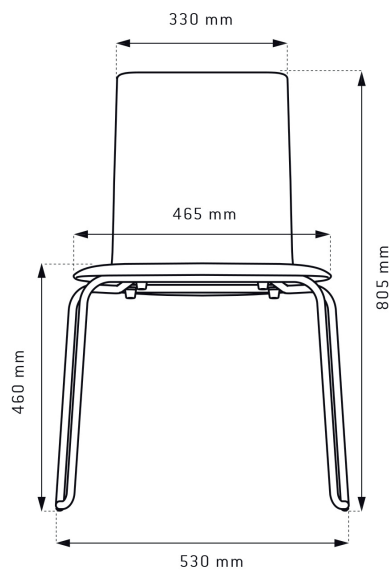

PRO CHAIR Skid frame

Recommended use	School, university, educational institutions, seminars			
Frame	Stackable sliding base frame, curved round steel tube (Ø 14 mm), optional row connectors			
Seat shells	 <p>100% polypropylene. With a non-slip, matt texture on the seat and a durable structure on the back of the seat shell. 100% recyclable.</p>			
Frame color	 <p>colour powder coated</p>			
Slider	 <p>A B</p>		<p>A Universalslider B Hyperslider</p>	
Size	Size	Seat height	Student height	Age group
	4	38 cm	133 - 159 cm	8 - 12 Years
	5	43 cm	146 - 177 cm	10 - 14 Years
	6	46 cm	159 - 188 cm	12 - 99 Years
	accordingly DIN EN 1729			
Weight in kg	Size	Weight		
	4	5,0 kg		
	5	5,5 kg		
	6	6,0 kg		
Row connector	Row connectors welded to the frame or extendable (also for retrofitting).			
Stackability	Eight chairs without seat cushions, Volume: W 1,12 m × D 0,53 m × H 0,77 m Six chairs with seat cushions, Volume: W 1,10 m × D 0,53 m × H 0,83 m			

Accessories

Row connectors welded on

Row connectors fitted (chrome-plated)

Shelf and storage basket

Seat cushion*

* Further information on the cover fabrics for seat cushions Page 3

Transport

Chair trolley short
16 Chairs without seat cushions,
8 Chairs with seat cushions

W/D/H
106 x 59 x 103,5 cm

Chair trolley long
32 Chairs without seat cushions,
16 Chairs with seat cushions

W/D/H
106 x 59 x 168,5 cm

Wheelbarrow
8 Chairs without seat cushions,
6 Chairs with seat cushions

W/D/H
113 x 41,2 x 74,8 cm

Measurements in cm

Size 6

Seat cushion cover fabrics

COVER FABRICS

PRO colours

Quest
Price group 1

100% recycled post-consumer polyester, contains 75% SEAQUAL® YARN, 330g/m², abrasion resistance 100,000 Martindale, 10-year guarantee against wear and tear, lightfastness 4-6, flame retardant, EU Ecolabel certificate.