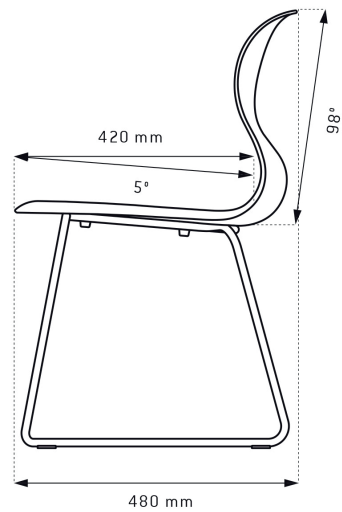

PRO CHAIR Skid frame

Recommended use	School, university, educational institutions, seminars			
Frame	Stackable sliding base frame, curved round steel tube (Ø 14 mm), optional row connectors			
Seat shells	 <p>100% polypropylene. With a non-slip, matt texture on the seat and a durable structure on the back of the seat shell. 100% recyclable.</p>			
Frame color	 <p>colour powder coated</p>			
Slider	 <p>A B</p>		<p>A Universalslider B Hyperslider</p>	
Size	Size	Seat height	Student height	Age group
	4	38 cm	133 - 159 cm	8 - 12 Years
	5	43 cm	146 - 177 cm	10 - 14 Years
	6	46 cm	159 - 188 cm	12 - 99 Years
	accordingly DIN EN 1729			
Weight in kg	Size	Weight		
	4	5,0 kg		
	5	5,5 kg		
	6	6,0 kg		
Row connector	Row connectors welded to the frame or extendable (also for retrofitting).			
Stackability	Eight chairs without seat cushions, Volume: W 1,12 m × D 0,53 m × H 0,77 m Six chairs with seat cushions, Volume: W 1,10 m × D 0,53 m × H 0,83 m			

Accessories

Row connectors welded on

Row connectors fitted (chrome-plated)

Shelf and storage basket

Seat cushion*

* Further information on the cover fabrics for seat cushions Page 3

Transport

Chair trolley short
16 Chairs without seat cushions,
8 Chairs with seat cushions

W/D/H
106 x 59 x 103,5 cm

Chair trolley long
32 Chairs without seat cushions,
16 Chairs with seat cushions

W/D/H
106 x 59 x 168,5 cm

Wheelbarrow
8 Chairs without seat cushions,
6 Chairs with seat cushions

W/D/H
113 x 41,2 x 74,8 cm

Measurements in cm

Size 6

Seat cushion cover fabrics

COVER FABRICS

PRO colours

Quest
Price group 1

100% recycled post-consumer polyester, contains 75% SEAQUAL® YARN, 330g/m², abrasion resistance 100,000 Martindale, 10-year guarantee against wear and tear, lightfastness 4-6, flame retardant, EU Ecolabel certificate.