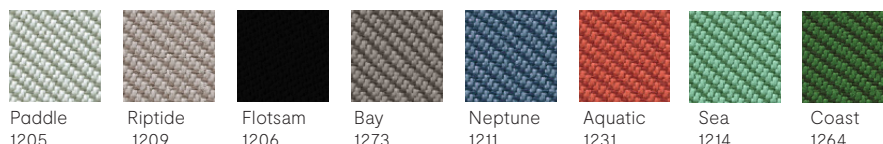

100% recycled post-consumer polyester, contains 50% SEAQUAL yarn, 497g/m², 100,000 abrasion cycles, 10-year warranty, lightfastness 5, rub fastness 4, flame retardant, EU Ecolabel certificate.

Stock programme - delivery time approx. 6 weeks

RePlay
Price group 2